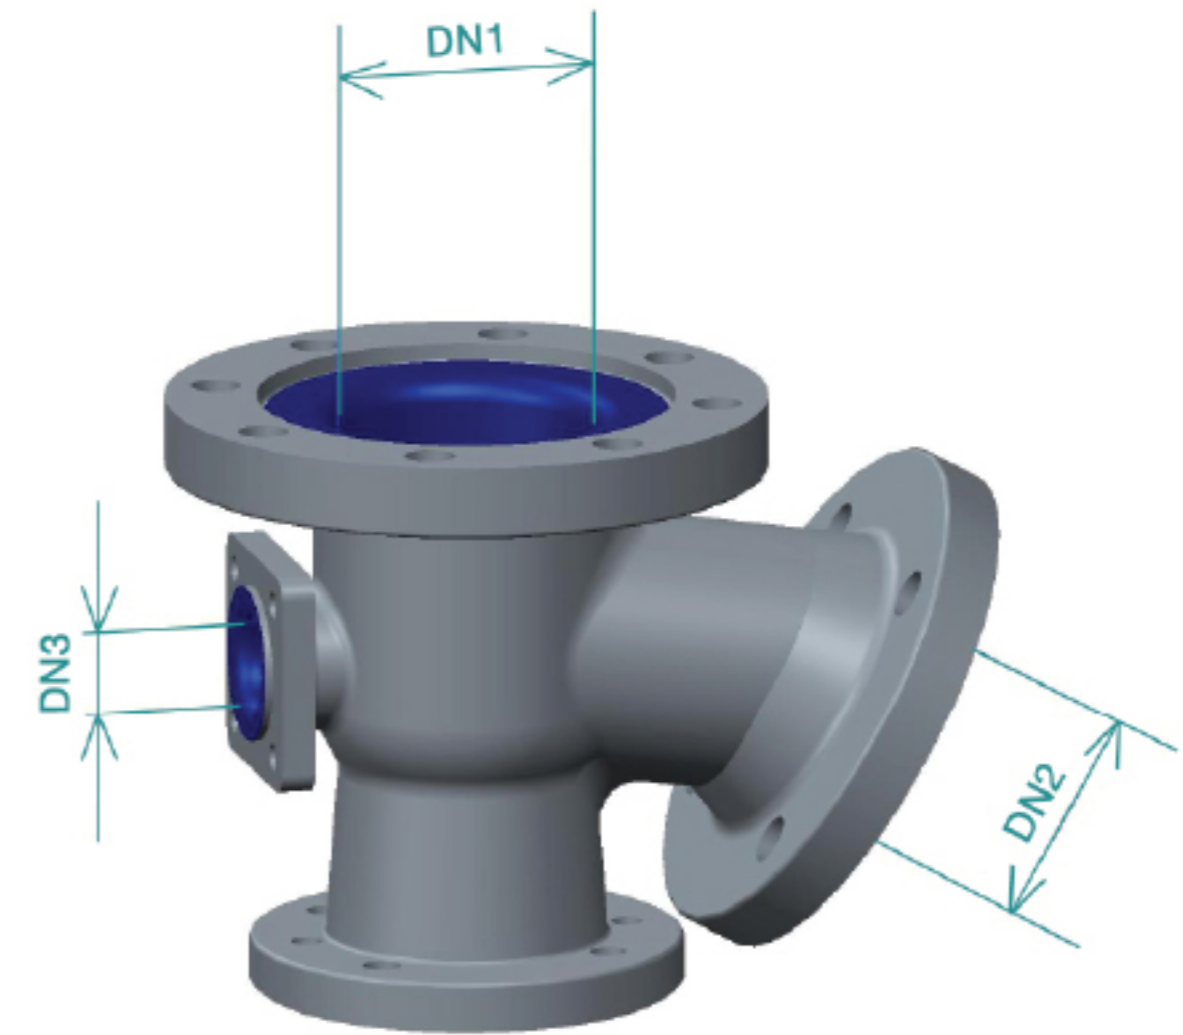

FLUSH BOTTOM OUTLET VALVE

FLUSH BOTTOM OUTLET VALVE

FLUSH BOTTOM VALVE WITH FP

Product Description

- 1) Manual Flush Bottom Outlet Valve
- 2) Pneumatic Actuated Flush Bottom Outlet Valve
- 3) Bellow Seal Manual Flush Bottom Outlet Valve
- 4) Bellow Seal Actuated Flush Bottom Outlet Valve
- 5) Manual Flush Bottom Outlet Valve With Flush Port
- 6) Pneumatic Actuated Flush Bottom Outlet Valve With Flush Port
- 7) Bellow Seal Manual Flush Bottom Outlet Valve With Flush Port
- 8) Bellow Seal Actuated Flush Bottom Outlet Valve With Flush Port

Size

- a) 150 NB X 100 NB
- b) 100 NB X 80 NB