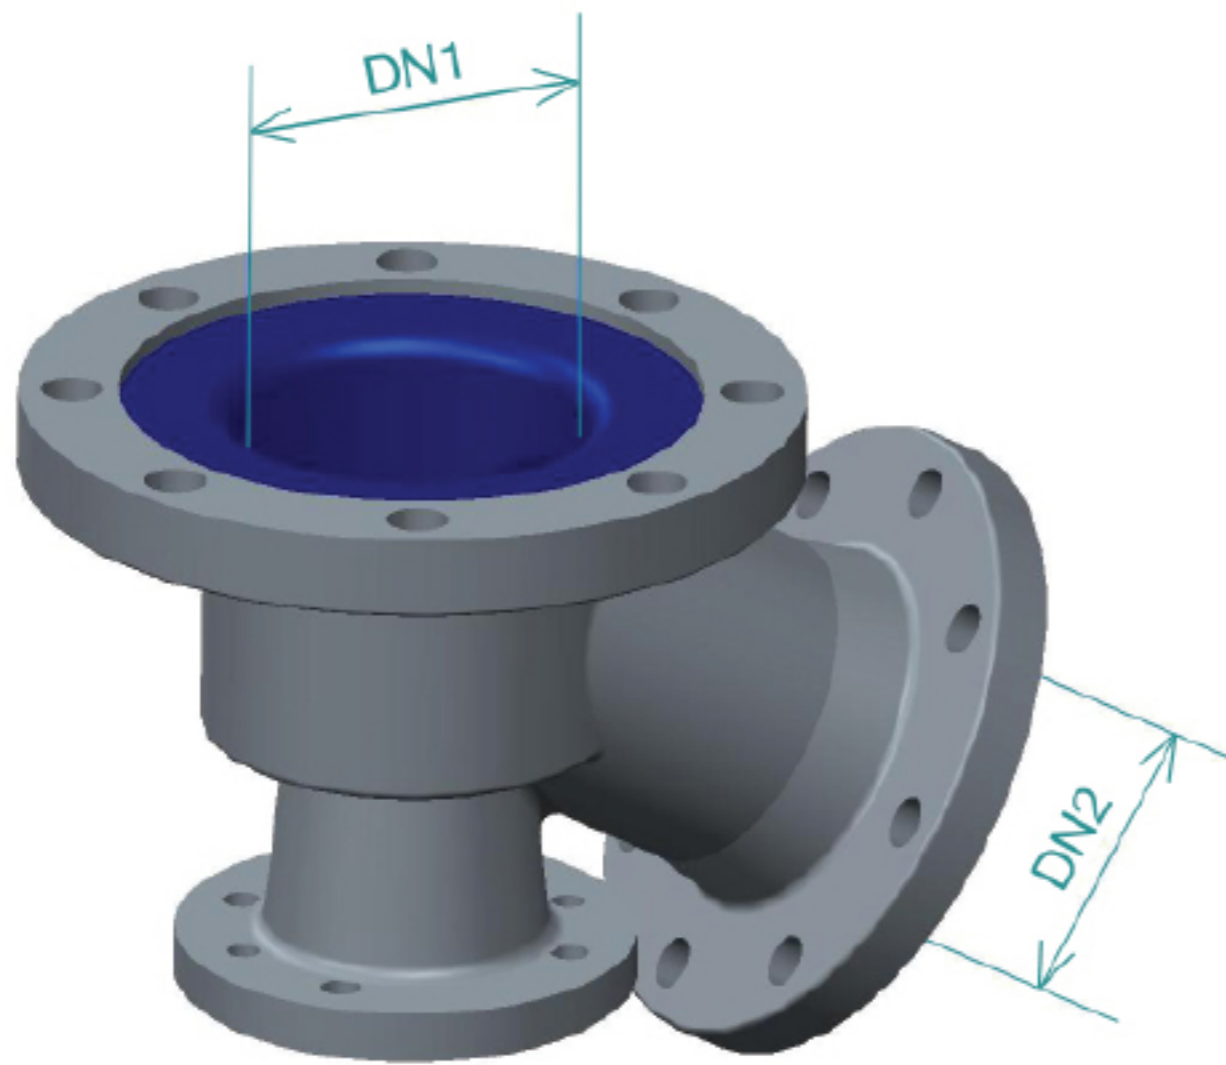

FLUSH BOTTOM OUTLET VALVE

FLUSH BOTTOM OUTLET VALVE

FLUSH BOTTOM VALVE WITH FP

Product Description

- 1) Manual Flush Bottom Outlet Valve
- 2) Pneumatic Actuated Flush Bottom Outlet Valve
- 3) Bellow Seal Manual Flush Bottom Outlet Valve
- 4) Bellow Seal Actuated Flush Bottom Outlet Valve
- 5) Manual Flush Bottom Outlet Valve With Flush Port
- 6) Pneumatic Actuated Flush Bottom Outlet Valve With Flush Port
- 7) Bellow Seal Manual Flush Bottom Outlet Valve With Flush Port
- 8) Bellow Seal Actuated Flush Bottom Outlet Valve With Flush Port

Size

- a) 150 NB X 100 NB
- b) 100 NB X 80 NB